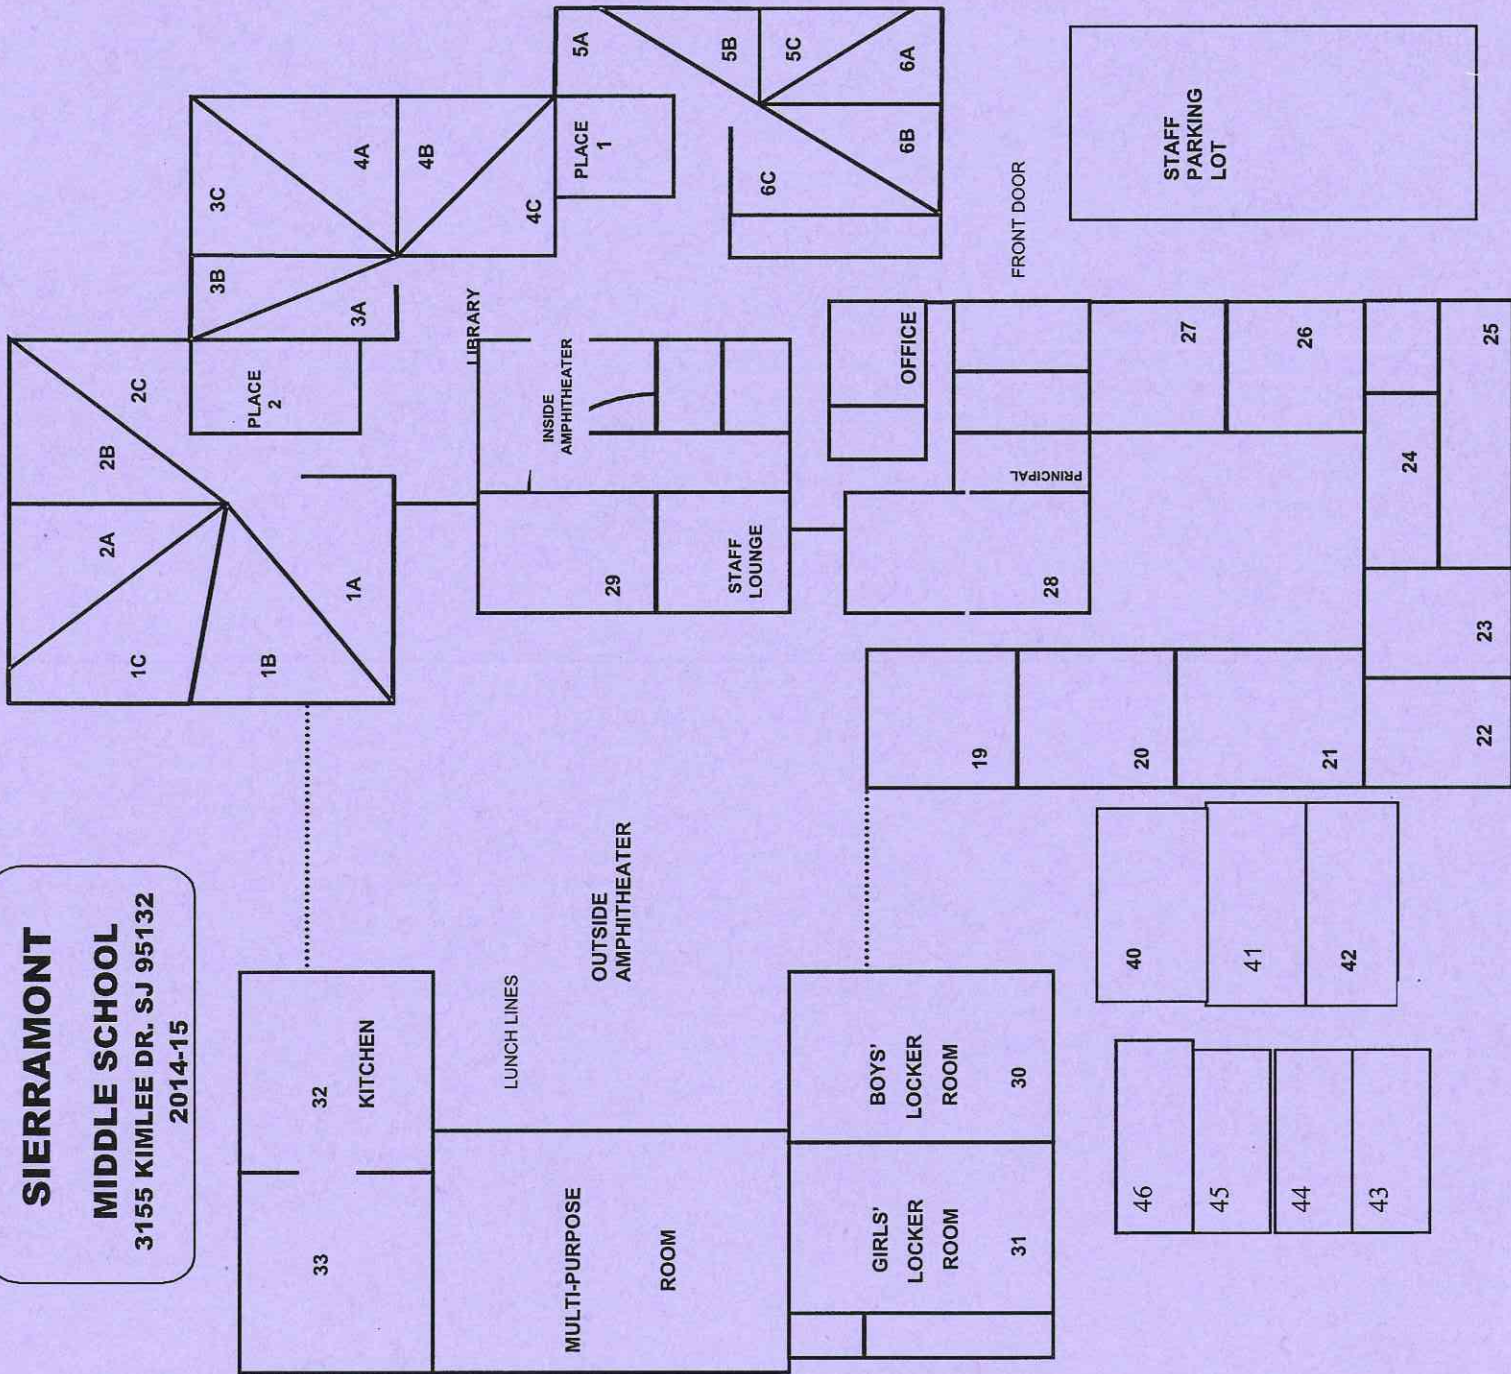

# SIERRAMONT

MIDDLE SCHOOL

3155 KIMLEE DR. SJ 95132

2014-15

Room	Teacher
1A	Vu
1B	Perry
1C	Hoppe
2A	Christensen
2B	Ross
2C	Raisch
Place 2	Ridley
3A	Chun
3B	Shakir
3C	Gold
4A	Parodi
4B	da Silva
4C	Chi
Place 1	Asano
5A	Liu
5B	Palla
5C	Ontiveros
6A	Terwilliger
6B	Rai
6C	Johnson
19	Pfeiffer
20	TBD (Carter)
21	Wiebe
22	Huesties
23	Singh
25	Mahal
26	Hurley
27	Lashbrook
28	Cremer
29	Arensberg
30	Boy PE
31	Girls PE
33	McVeigh
40	Figueroa
41	Sen
42	Pousho
43	Davis
44	Lam
45	Chan
46	Balsbaugh